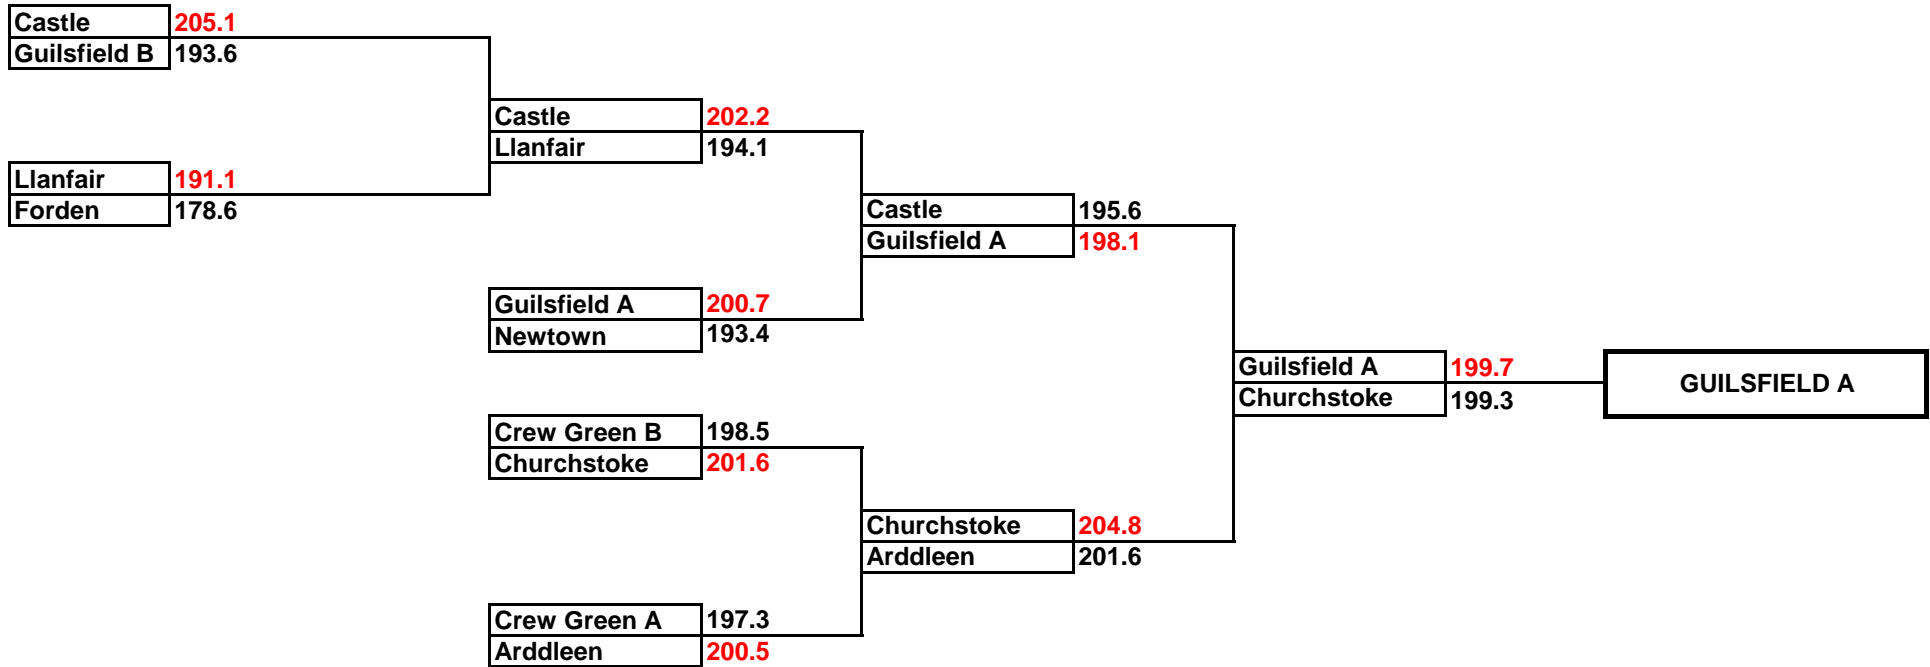

# Shrewsbury & Wem Cup 2017/18

Preliminary Round
     
 First Round
     
 Semi-Final
     
 Final
     
 Winner

NB: Top team is the home team