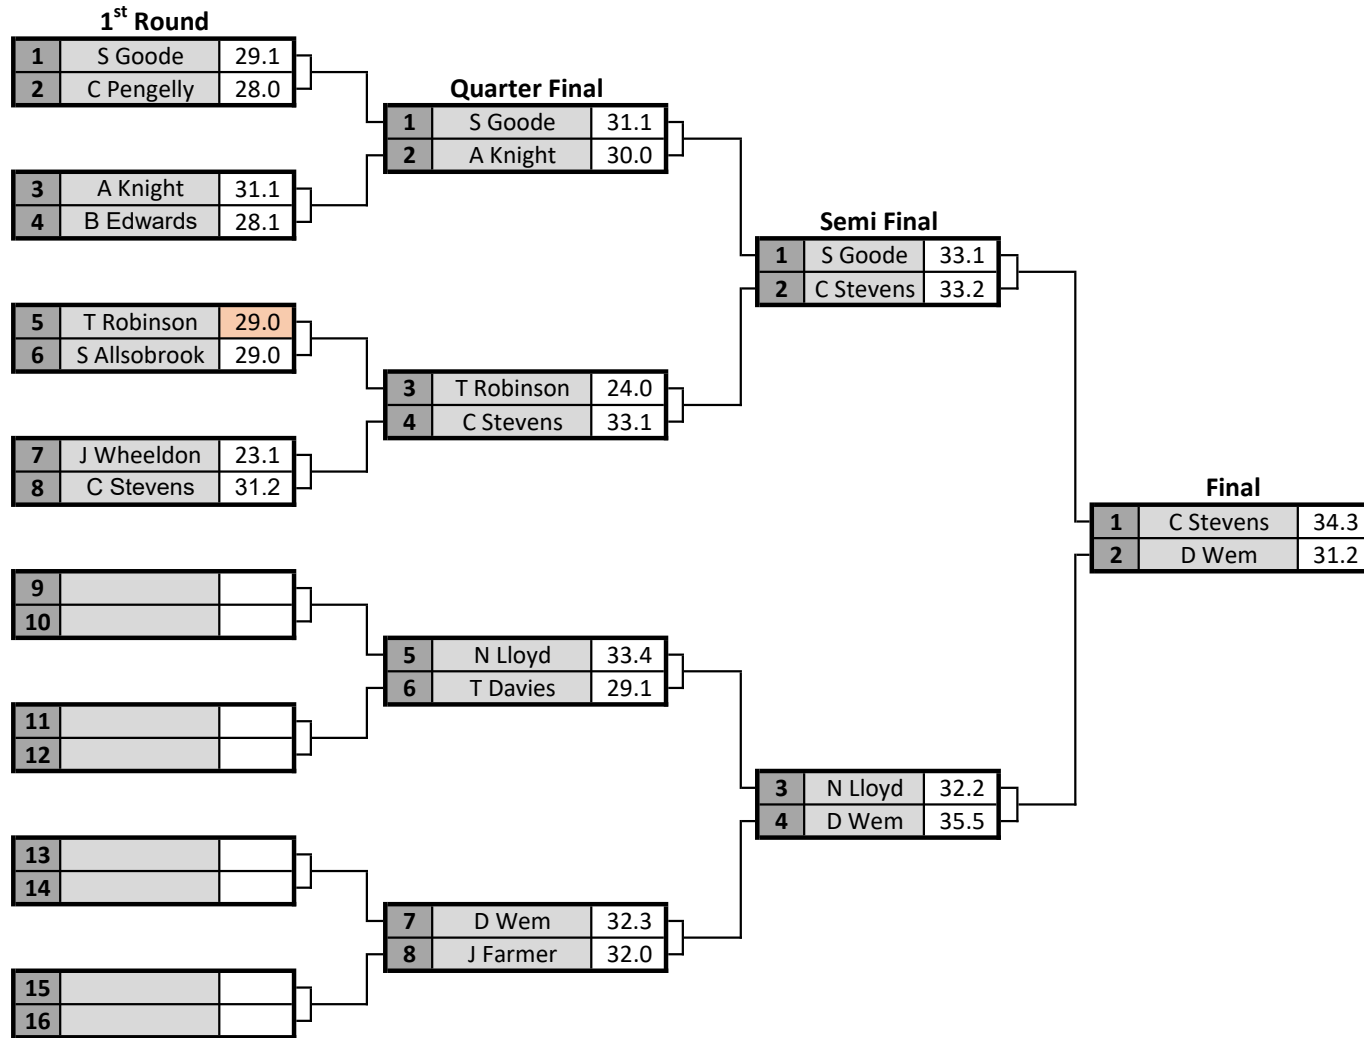

# Upper 50% Individual Competition

= Progression determined by shootoff

## Lower 50% Individual Competition

= Progression determined by shootoff