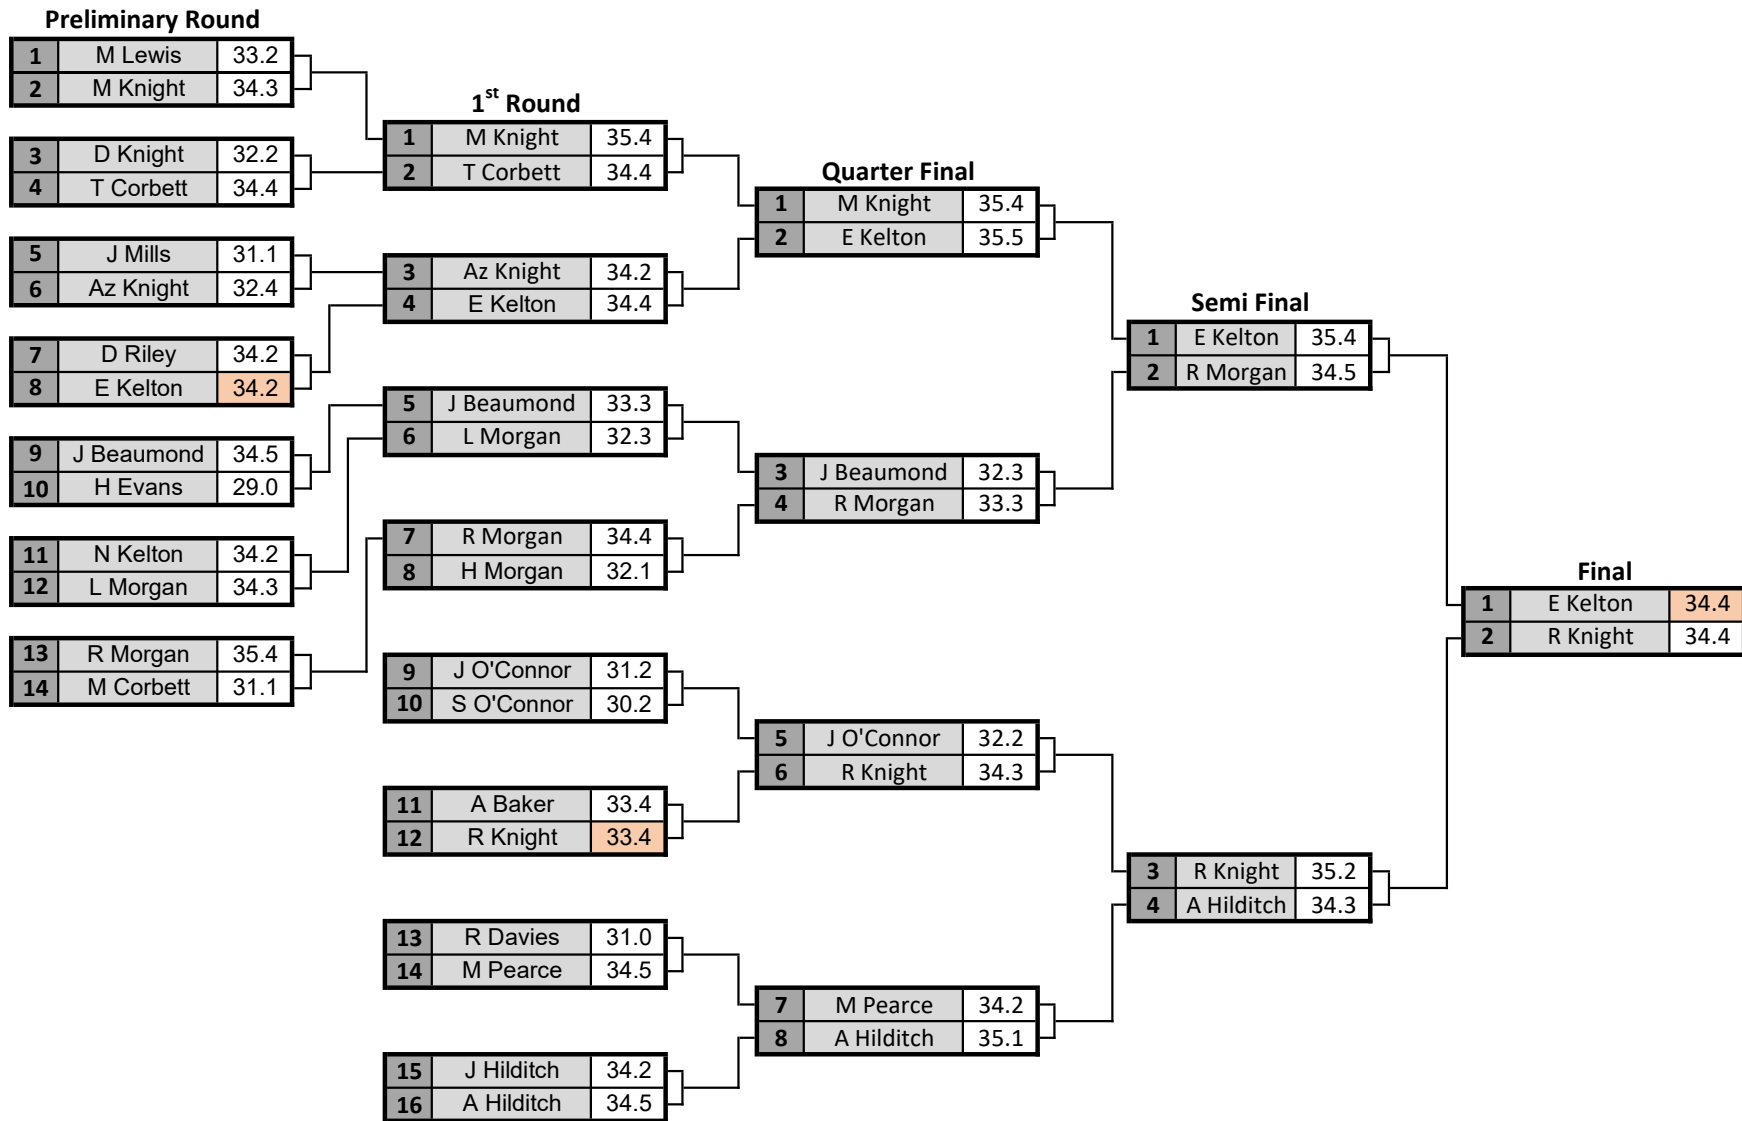

# Upper 50% Individual Competition

= Progression determined by shootoff

## Lower 50% Individual Competition

= Progression determined by shootoff