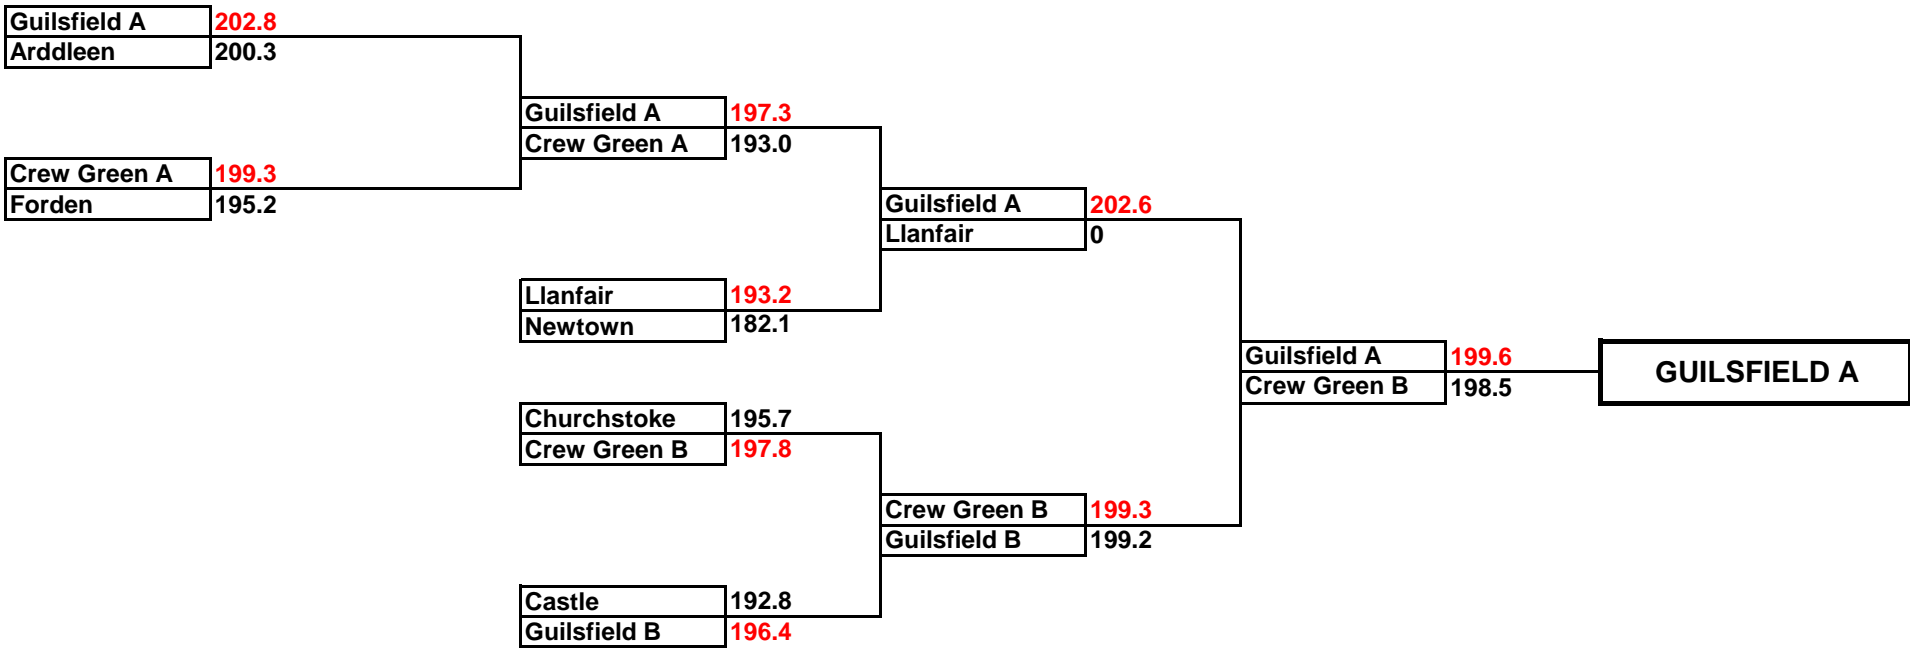

Shrewsbury & Wem Cup 2019/20

Preliminary Round
First Round
Semi-Final
Final
Winner

NB: Top team is the home team