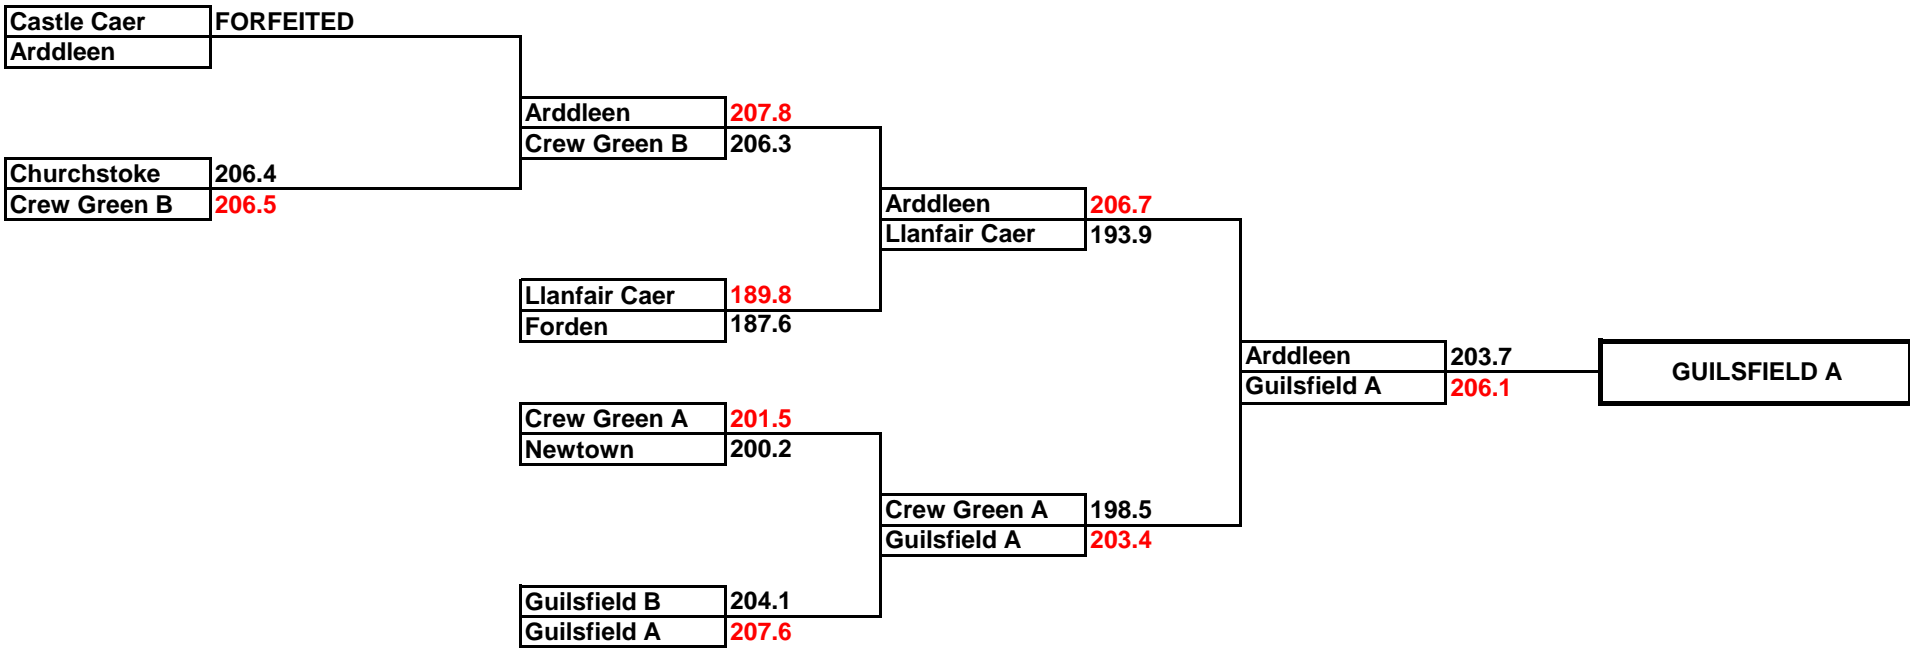

Shrewsbury & Wem Cup 2018/19

Preliminary Round
First Round
Semi-Final
Final
Winner

NB: Top team is the home team